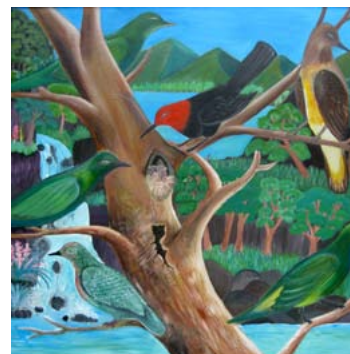

*Funded by the
New Zealand
Aid Programme*

Katy Buess, a VSA volunteer, worked as Art Programme Advisor at Stade Correctional Centre from 2008 to 2009. Keith Hambrook took up the position in March 2010. These paintings were produced by the Art Group in 2011-12.

Calendar design by Dianne Hambrook, a VSA volunteer assigned as a Graphic Design Advisor to Correctional Services.