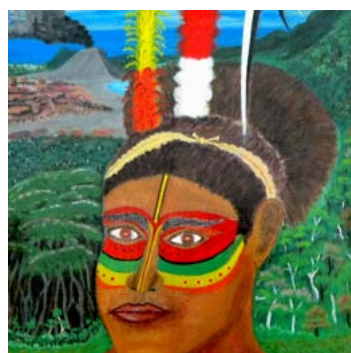

*Funded by the
New Zealand
Aid Programme*

Katy Buess, a VSA volunteer, worked as Art Programme Advisor at Stade Correctional Centre from 2008 to 2009. Keith Hambrook took up the position in March 2010. These paintings were produced by the Art Group in 2011-12.

Calendar design by Dianne Hambrook, a VSA volunteer assigned as a Graphic Design Advisor to Correctional Services.