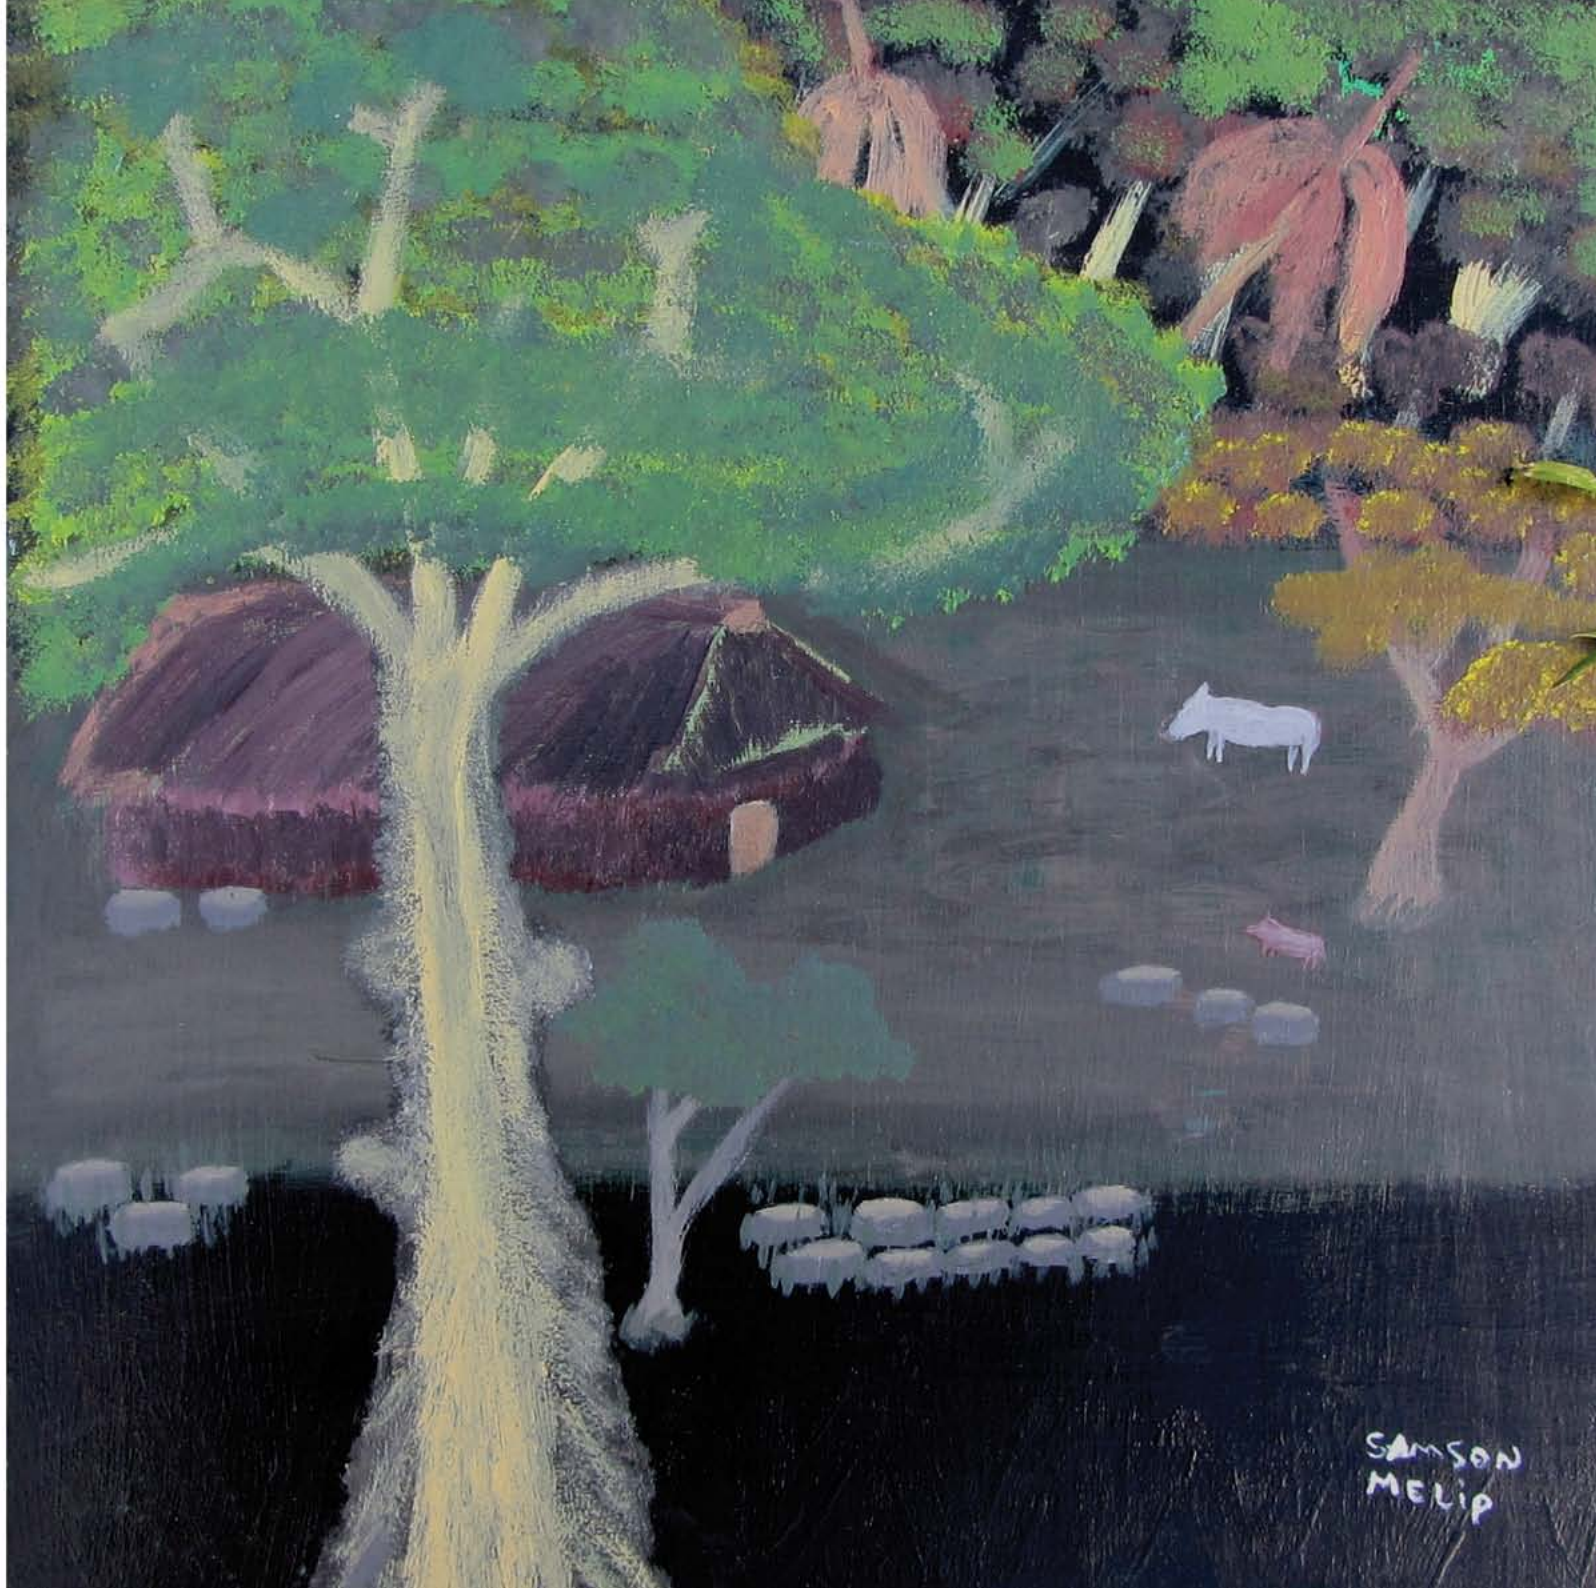

M LUN	7	14	21	28	
T MAR	1	8	15	22	29
W MER	2	9	16	23	30
T JEU	3	10	17	24	31
F VEN	4	11	18	25	
S SAM	5	12	19	26	
S DIM	6	13	20	27	

October

Oktoba

Octobre

SAMSON
MELIP