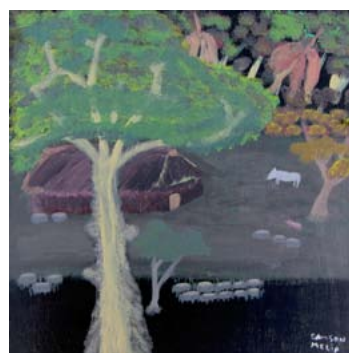

*Funded by the
New Zealand
Aid Programme*

Katy Buess, a VSA volunteer, worked as Art Programme Advisor at Stade Correctional Centre from 2008 to 2009. Keith Hambrook took up the position in March 2010. These paintings were produced by the Art Group in 2011-12.

Calendar design by Dianne Hambrook, a VSA volunteer assigned as a Graphic Design Advisor to Correctional Services.